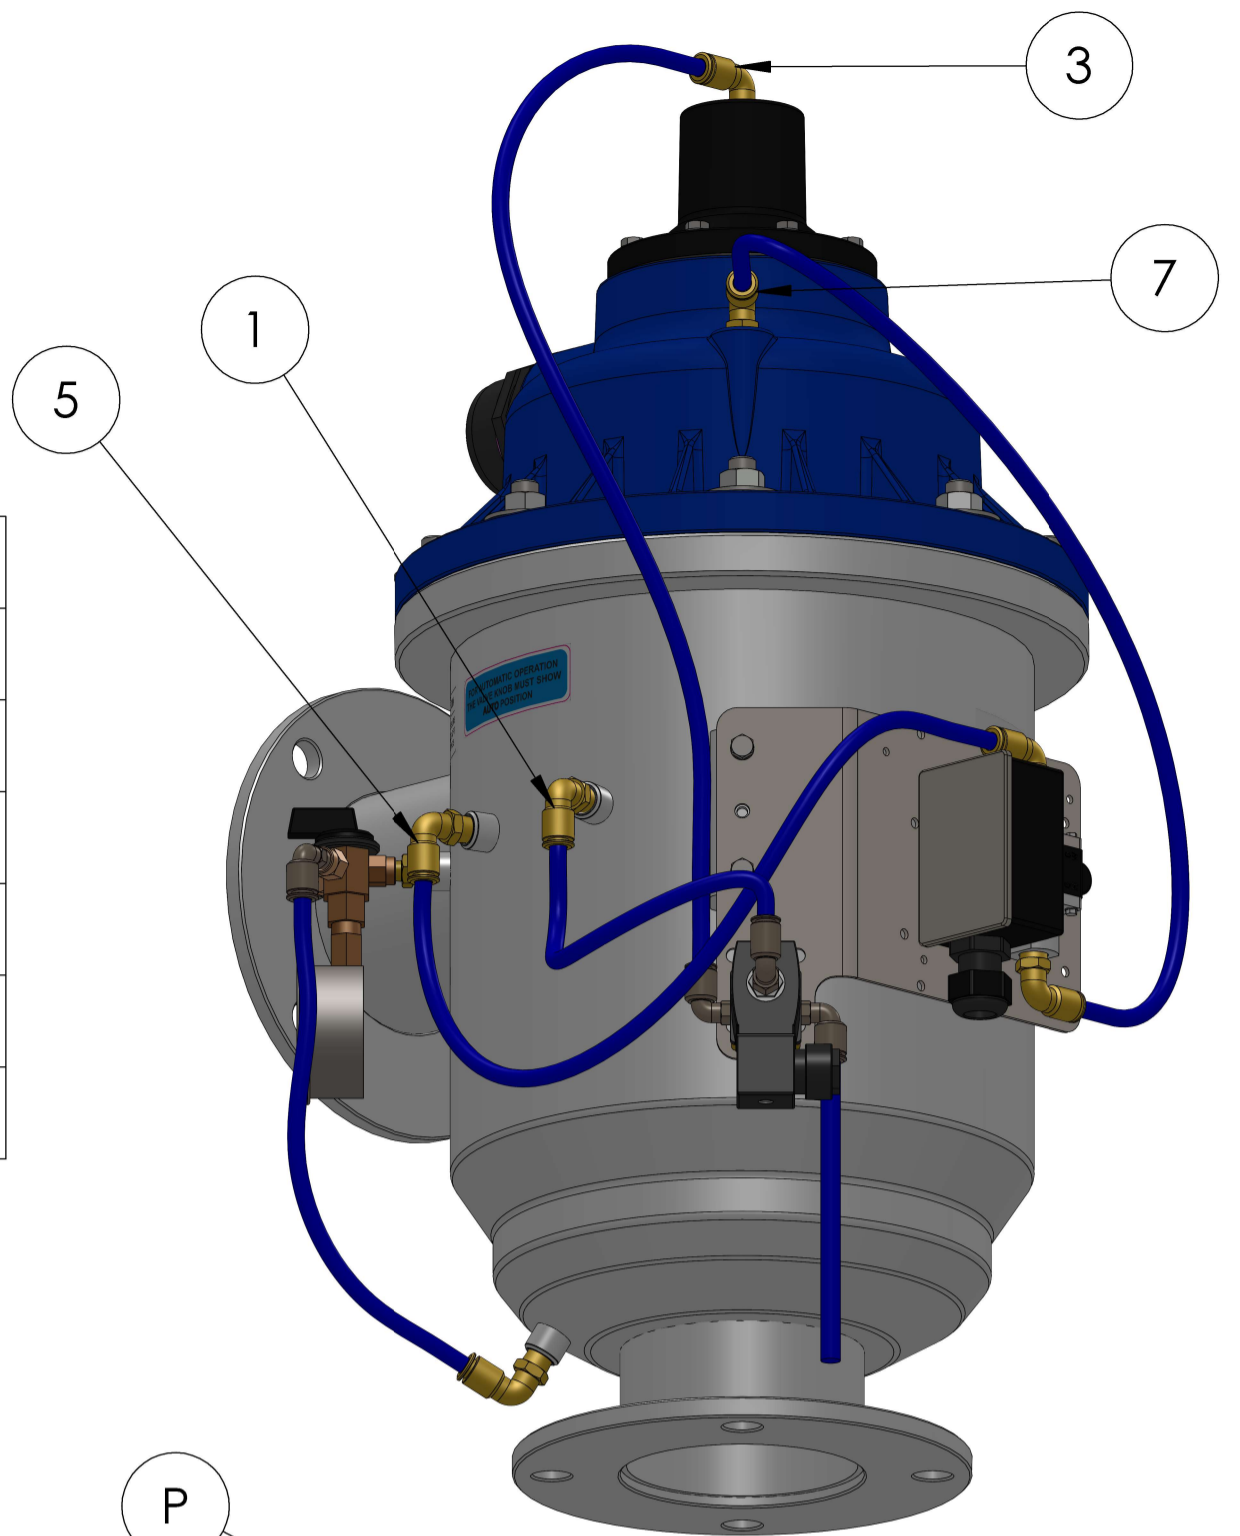

CONNECTION	
CONTROLLER	FITTING
P	1
B	3
R	DRAIN
HP	7
LP	5

PLC CONTROLLER CONNECTION