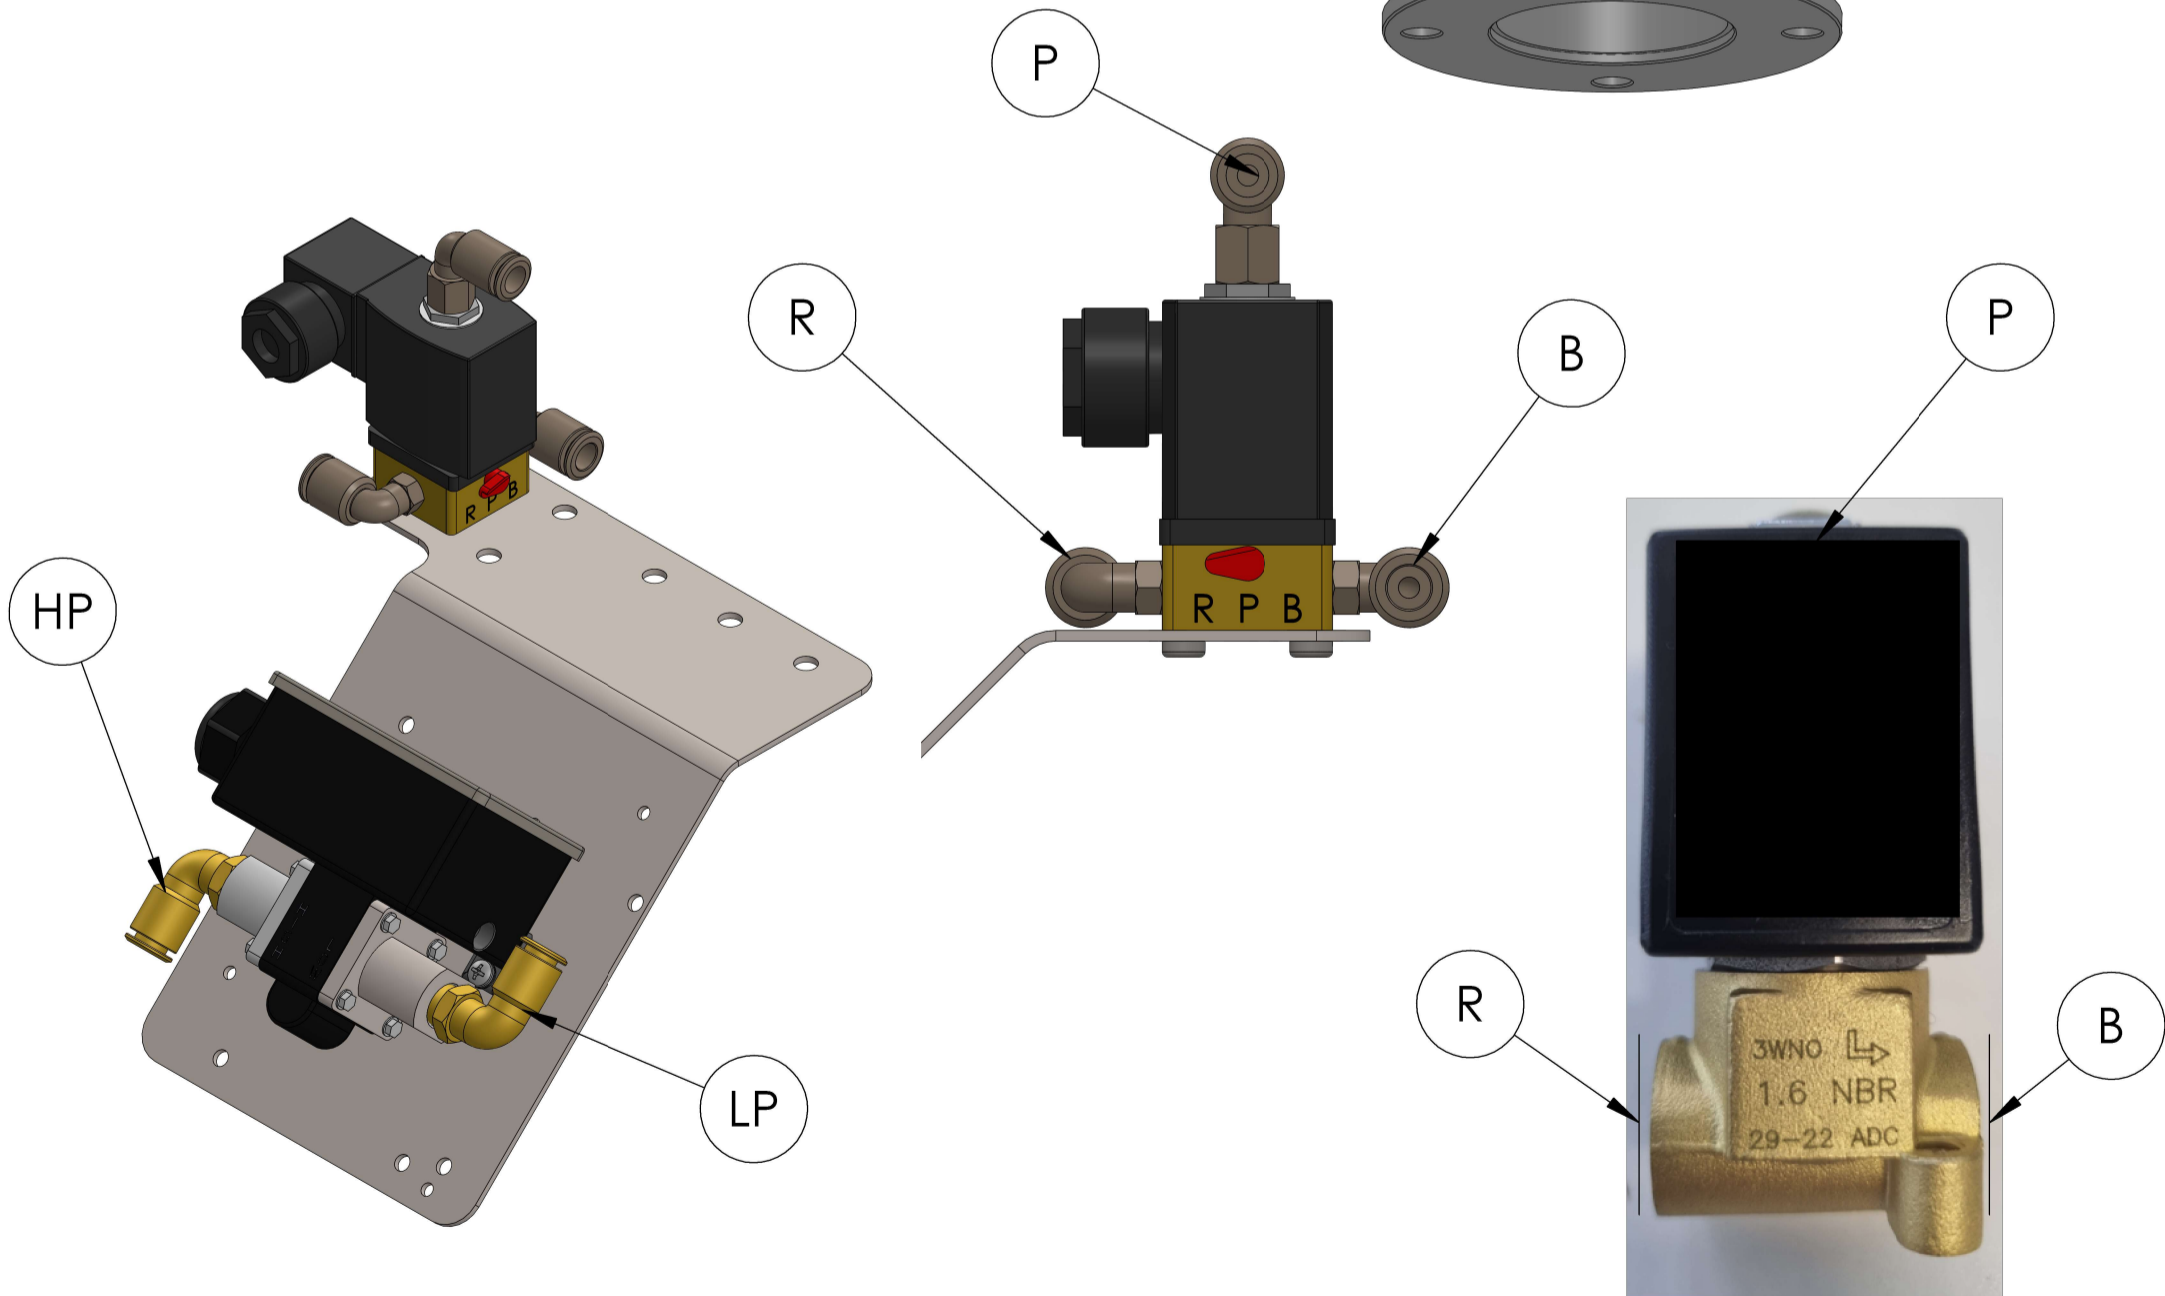

CONNECTION	
CONTROLLER	FITTING
P	1
B	3
R	DRAIN
HP	7
LP	5

PLC CONTROLLER CONNECTION