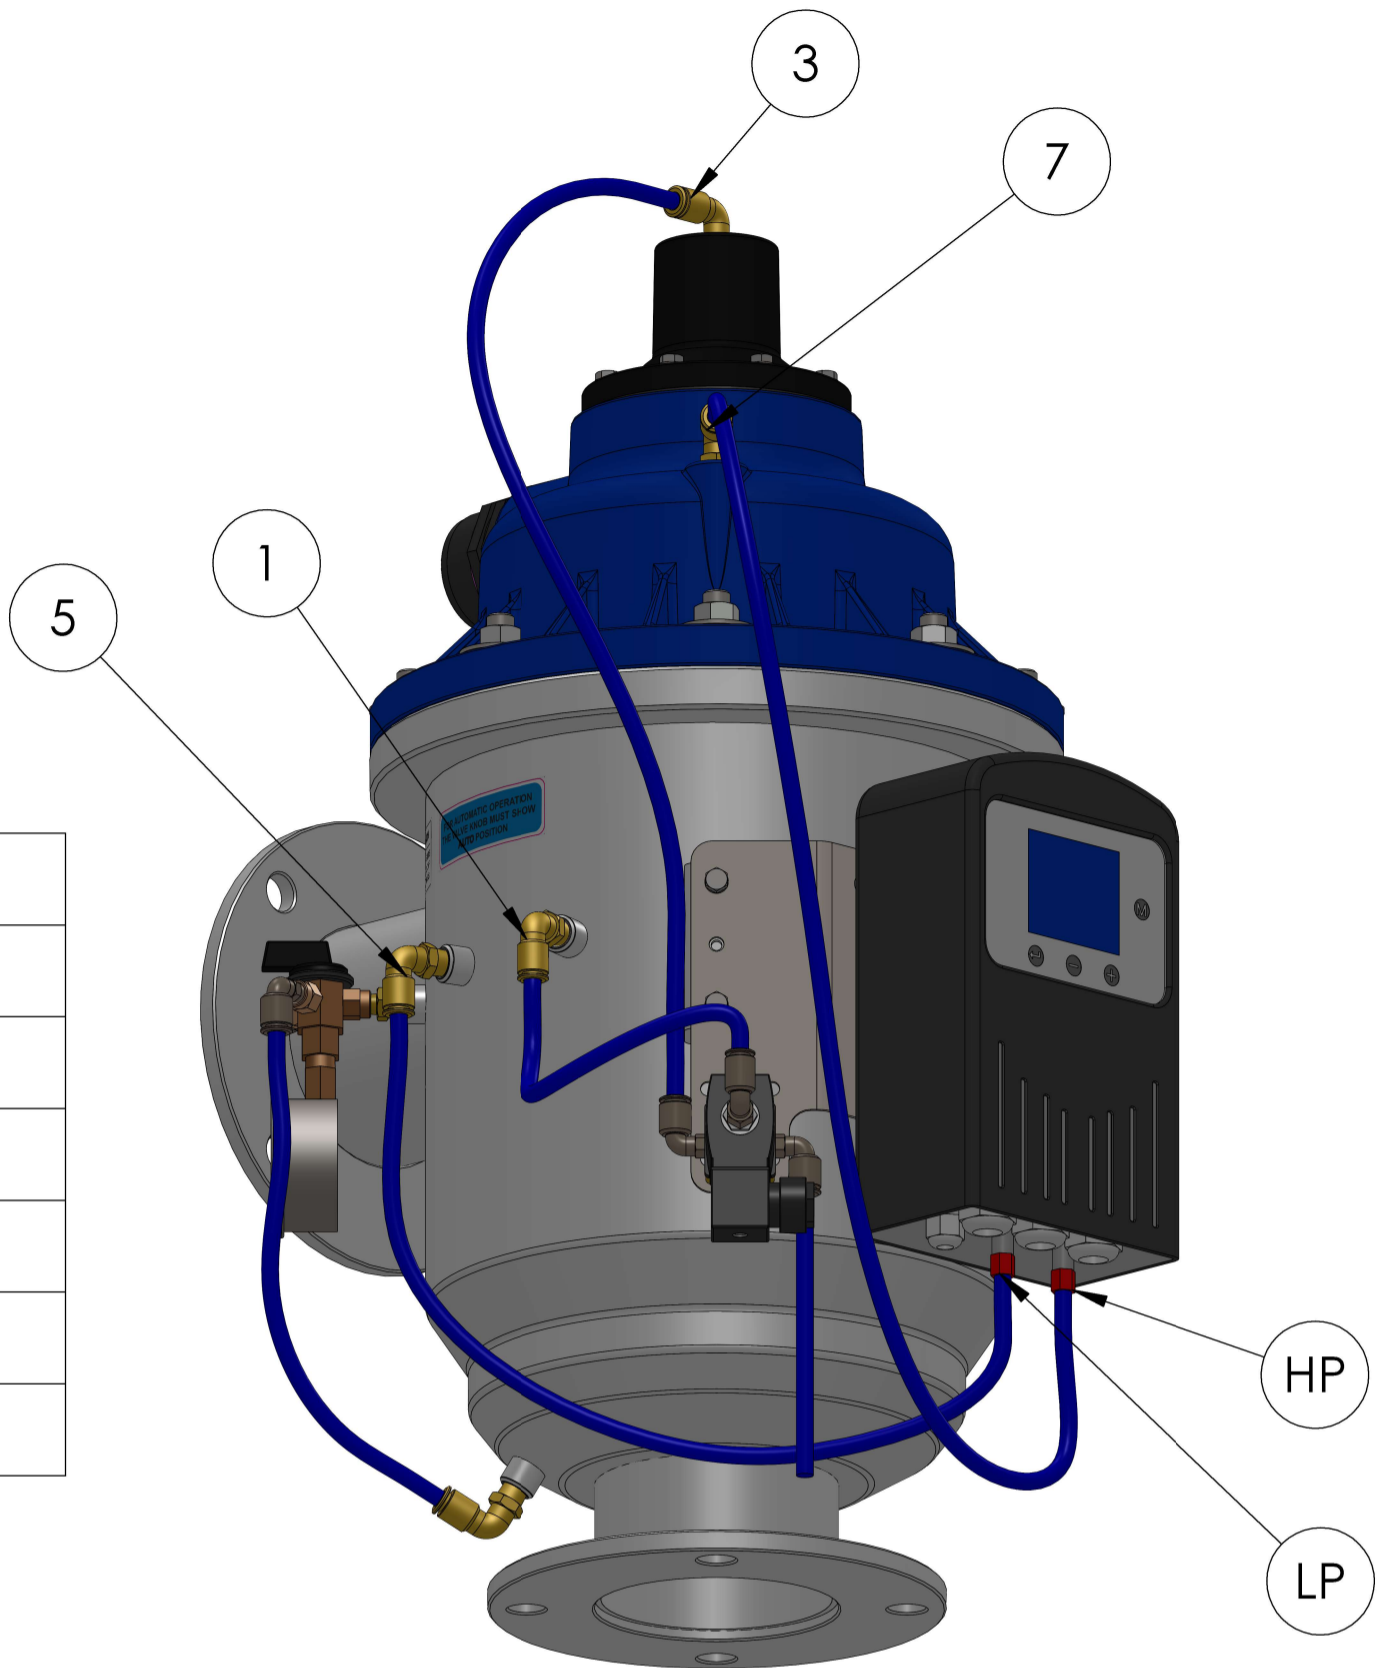

CONNECTION	
CONTROLLER	FITTING
P	1
B	3
R	DRAIN
HP	7
LP	5

ELECTRIC CONTROLLER CONNECTION