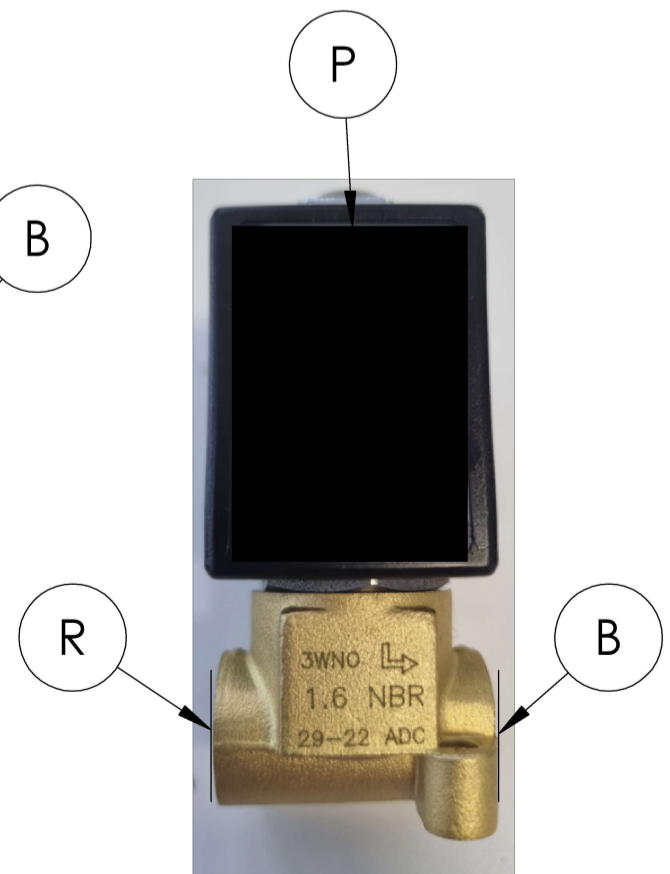

CONNECTION	
CONTROLLER	FITTING
P	1
B	3
R	DRAIN
HP	7
LP	5

ELECTRIC CONTROLLER CONNECTION