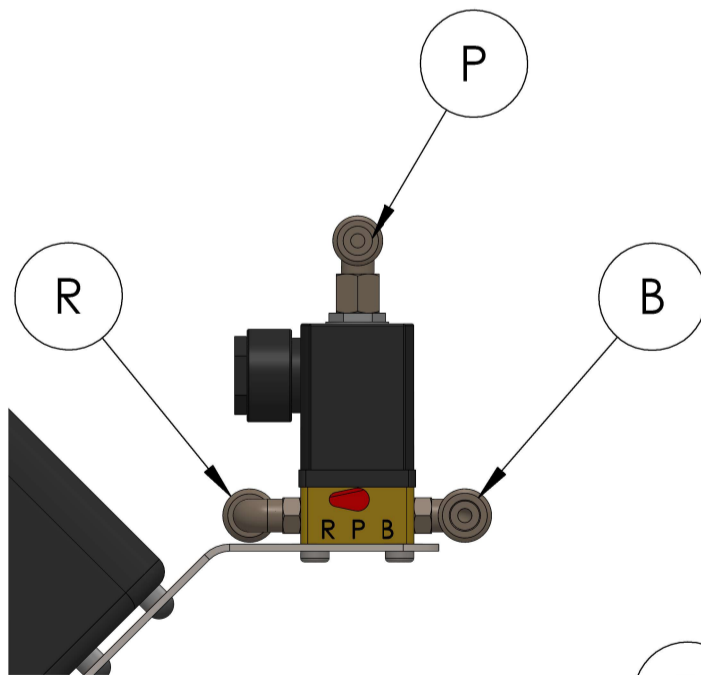

CONNECTION	
CONTROLLER	FITTING
P	1
B	3
R	DRAIN
HP	7
LP	5

ELECTRIC CONTROLLER CONNECTION