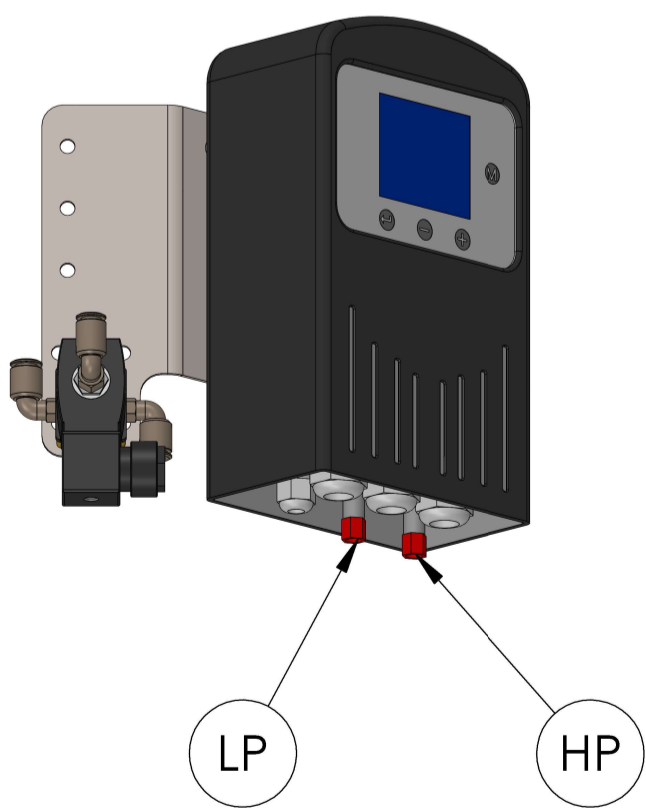

CONNECTION	
CONTROLLER	FITTING
P	1
B	3
R	DRAIN
HP	7
LP	5

ELECTRIC CONTROLLER CONNECTION